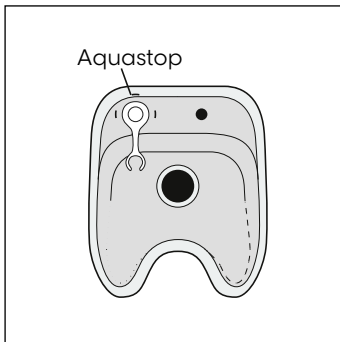

– 3 How to install Aquastop

6

2

4

1