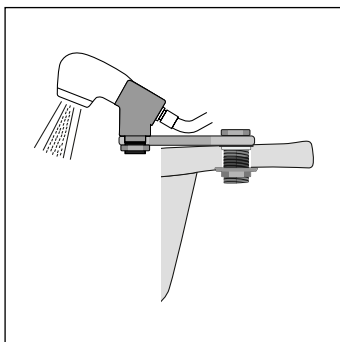

– 3 How to install Aquastop

6

2

4

1