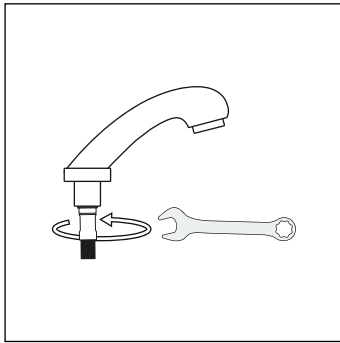

– 3 How to install Aquastop

6

2

4

1